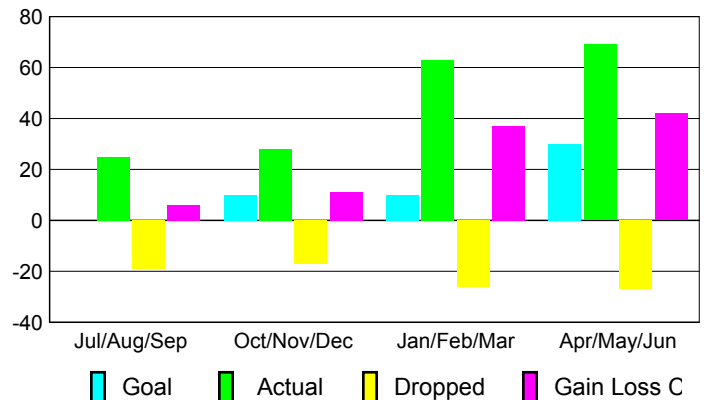

Membership Results 2009-2010

Goal, New, Dropped, Gain/Loss