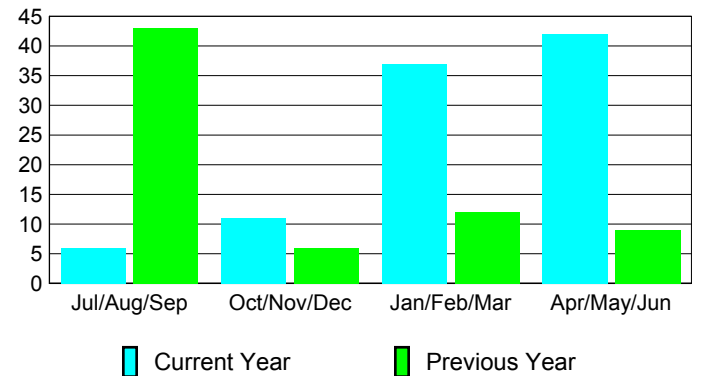

Membership Results
2009-2010

Membership
2008-2009

Month	Net Memb Goal	Actual New Memb	Actual Dropped Memb	Gain/Loss of Memb	Gain/Loss of Memb
Jul/Aug/Sep	0	25	-19	6	43
Oct/Nov/Dec	10	28	-17	11	6
Jan/Feb/Mar	10	63	-26	37	12
Apr/May/Jun	30	69	-27	42	9
Totals	50	185	-89	96	70

Membership Results 2009-2010

Goal, New, Dropped, Gain/Loss

Comparison of Membership Gain/Loss

Current Year Compared to the Previous Year

Gender Comparison 2009-2010